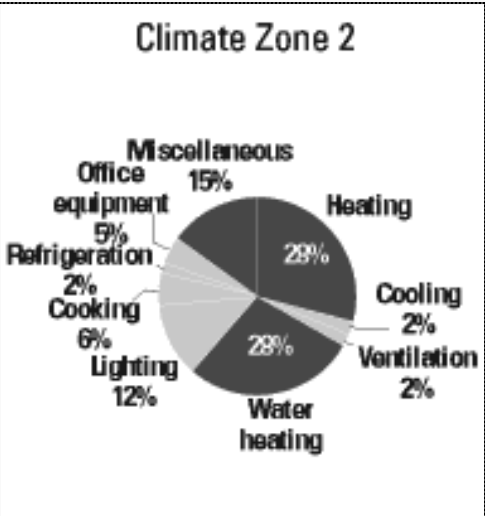

# Healthcare Industry & Energy End Use

-  Zone 1 is less than 2,000 CDD and greater than 7,000 HDD.
-  Zone 2 is less than 2,000 CDD and 5,500-7,000 HDD.
-  Zone 3 is less than 2,000 CDD and 4,000-5,499 HDD.
-  Zone 4 is less than 2,000 CDD and less than 4,000 HDD.
-  Zone 5 is 2,000 CDD or more and less than 4,000 HDD.