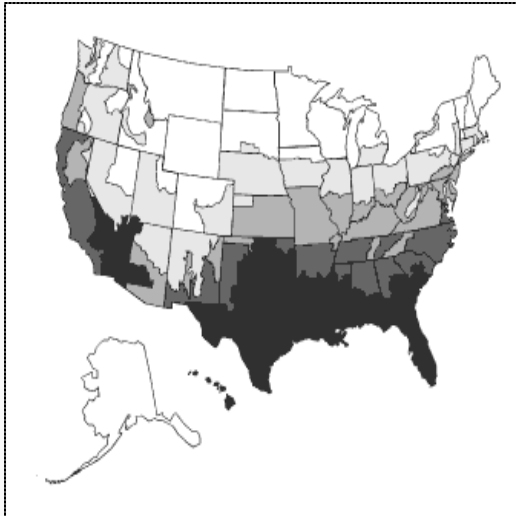

# Healthcare Industry & Energy End Use

-  Zone 1 is less than 2,000 CDD and greater than 7,000 HDD.
-  Zone 2 is less than 2,000 CDD and 5,500-7,000 HDD.
-  Zone 3 is less than 2,000 CDD and 4,000-5,499 HDD.
-  Zone 4 is less than 2,000 CDD and less than 4,000 HDD.
-  Zone 5 is 2,000 CDD or more and less than 4,000 HDD.