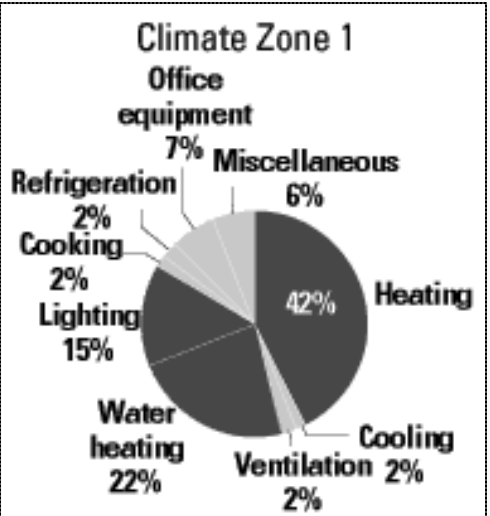

# Healthcare Industry & Energy End Use

-  Zone 1 is less than 2,000 CDD and greater than 7,000 HDD.
-  Zone 2 is less than 2,000 CDD and 5,500-7,000 HDD.
-  Zone 3 is less than 2,000 CDD and 4,000-5,499 HDD.
-  Zone 4 is less than 2,000 CDD and less than 4,000 HDD.
-  Zone 5 is 2,000 CDD or more and less than 4,000 HDD.